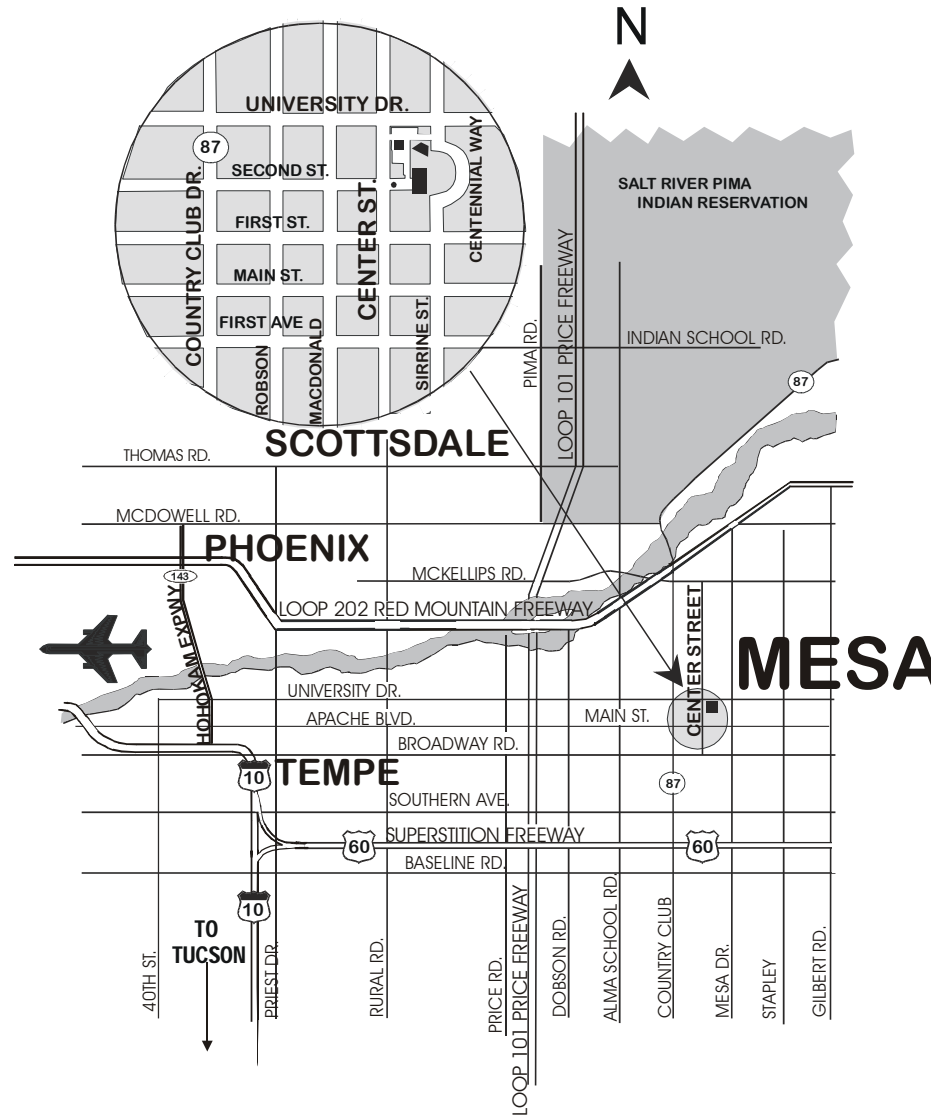

Directions to Mesa Convention Center and the Mesa Amphitheatre

**We are located on the southeast corner of
University Drive and Center Street.**

From the North-

I-17 South to I-10 East
I-10 East to the 202 Loop East
202 Loop East to Country Club
Country Club South to University, turn left
University East to Center, turn right
We are immediately on your left.

From Central Phoenix-

I-10 East to the 202 Loop East
202 Loop East to Country Club
Country Club South to University, turn left
University East to Center, turn right
We are immediately on your left.

From the East-

US 60 West towards Mesa
(the Superstition Freeway)
To Country Club, turn right
Country Club North to University, turn right
University East to Center, turn right
We are immediately on your left.

From the Northeast-

101 Loop South to 202 Loop East
202 Loop East to Country Club
Country Club South to University
University East to Center, turn right
We are immediately on your left.

From Tucson-

I-10 West to US 60 East towards
Mesa, Tempe, Apache Junction
(the Superstition Freeway)
US 60 East to the Country Club exit,
turn left onto Country Club
Country Club North to University,
turn right
University East to Center, turn right
We are immediately on your left.

From Payson-

Highway 87 South (it will become
Country Club in Mesa),
Country Club South to University,
turn left
University East to Center, turn right
We are immediately on your left.

Mesa Convention Center

201 N. Center Street
Mesa, Arizona 85201
(480) 644-2178

www.MesaConventionCenter.com
www.MesaAmp.com